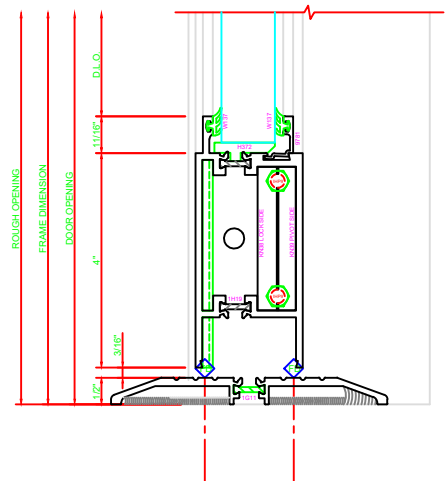

300 STILE
S/A D202 FOR OFFSET PIVOTS

401 MEETING STILES
D202

301 STILE
S/A D202 FOR OFFSET PIVOTS

ERASE NOTE
BUTT HINGES CAN NOT BE USED
WITH THERMASTILE DOORS

ERASE NOTE
BUTT HINGES CAN NOT BE USED
WITH THERMASTILE DOORS

100 TOP RAIL
S/A D202

ERASE NOTE
TOP RAIL FOR SURFACE
CLOSERS, OR DORMA TYPE
C.O.C., NOT LCN C.O.C.

200 BOTTOM RAIL
S/A D202