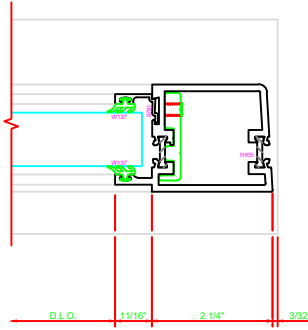

300 STILE
S/A D202 FOR OFFSET PIVOTS

401 MEETING STILES
D202

301 STILE
S/A D202 FOR OFFSET PIVOTS

ERASE NOTE
BUTT HINGES CAN NOT BE USED
WITH THERMASTILE DOORS

ERASE NOTE
BUTT HINGES CAN NOT BE USED
WITH THERMASTILE DOORS

100 TOP RAIL
S/A D202

ERASE NOTE
TOP RAIL FOR SURFACE
CLOSERS, OR DORMA TYPE
C.O.C., NOT LCN C.O.C.

200 BOTTOM RAIL
S/A D202