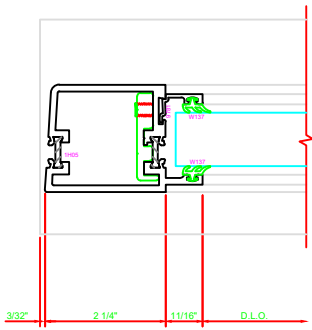

300 STILE
S/A D202 FOR OFFSET PIVOTS

401 MEETING STILES
D202

301 STILE
S/A D202 FOR OFFSET PIVOTS

ERASE NOTE
BUTT HINGES CAN NOT BE USED
WITH THERMASTILE DOORS

ERASE NOTE
BUTT HINGES CAN NOT BE USED
WITH THERMASTILE DOORS

100 TOP RAIL
S/A D202

ERASE NOTE
TOP RAIL FOR SURFACE
CLOSERS, OR DORMA TYPE
C.O.C., NOT LCN C.O.C.

200 BOTTOM RAIL
S/A D202