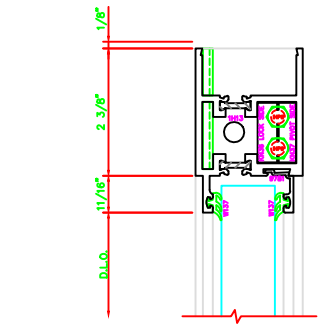

300 STILE
S/A D202 FOR OFFSET PIVOTS

401 MEETING STILES
D202

301 STILE
S/A D202 FOR OFFSET PIVOTS

ERASE NOTE
BUTT HINGES CAN NOT BE USED
WITH THERMASTILE DOORS

ERASE NOTE
BUTT HINGES CAN NOT BE USED
WITH THERMASTILE DOORS

100 TOP RAIL
S/A D202

ERASE NOTE
TOP RAIL FOR SURFACE
CLOSERS, OR DORMA TYPE
C.O.C., NOT LCN C.O.C.

200 BOTTOM RAIL
S/A D202