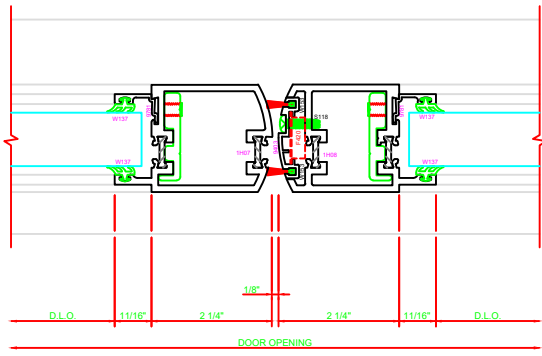

300 STILE
S/A D202 FOR OFFSET PIVOTS

401 MEETING STILES
D202

301 STILE
S/A D202 FOR OFFSET PIVOTS

ERASE NOTE
BUTT HINGES CAN NOT BE USED
WITH THERMASTILE DOORS

ERASE NOTE
BUTT HINGES CAN NOT BE USED
WITH THERMASTILE DOORS

100 TOP RAIL
S/A D202

ERASE NOTE
TOP RAIL FOR SURFACE
CLOSERS, OR DORMA TYPE
C.O.C., NOT LCN C.O.C.

200 BOTTOM RAIL
S/A D202